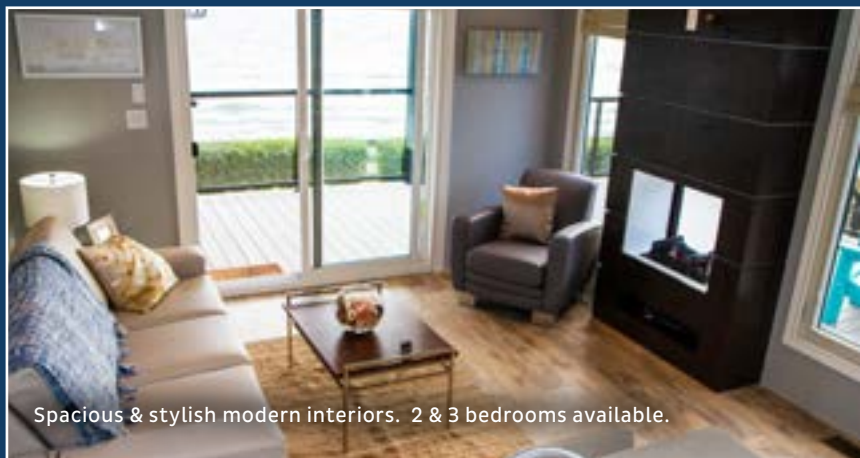

VACATION COTTAGE OWNERSHIP

starting at
$99,995

Enjoy the glorious views of Lake Erie.
• 2 1/2 miles of sandy beach

- exclusive lifestyle activities & events
- exclusive clubhouses & lounges
- includes 8 seasonal resort passes
- resort style living
- 560 acres of FUN

Creating Memories

that last a Lifetime!

8 Seasonal Resort Passes

(access to waterpark, beaches, Funplex, fitness centre, clubhouses, mini-golf)

Carload guest passes for your friends and family to visit!
Plus, anyone with a Seasonal Resort Pass can sign-in a guest for access to all facilities/amenities!

2 vehicle gate access passes

A jam-packed entertainment schedule for adults, family, and children of all ages

Discounts on resort amenities and activities including Boston Pizza

24-hour security 365 days/year

Resort maintenance, landscaping, lawn cutting & garbage pick-up

20% off cottage & camping vacations for your friends and family (Excludes holiday weekends and luxury accommodations)

Picnic areas, walking trails, 2 dog parks, dog beach, and beach boardwalk

Golf Cart Sales & Rentals on-site

Grocery Store & Laundry facilities on-site

Free resort-wide Wi-Fi

BUT Wait....there's more, A LOT MORE...

Spacious & stylish modern interiors. 2 & 3 bedrooms available.