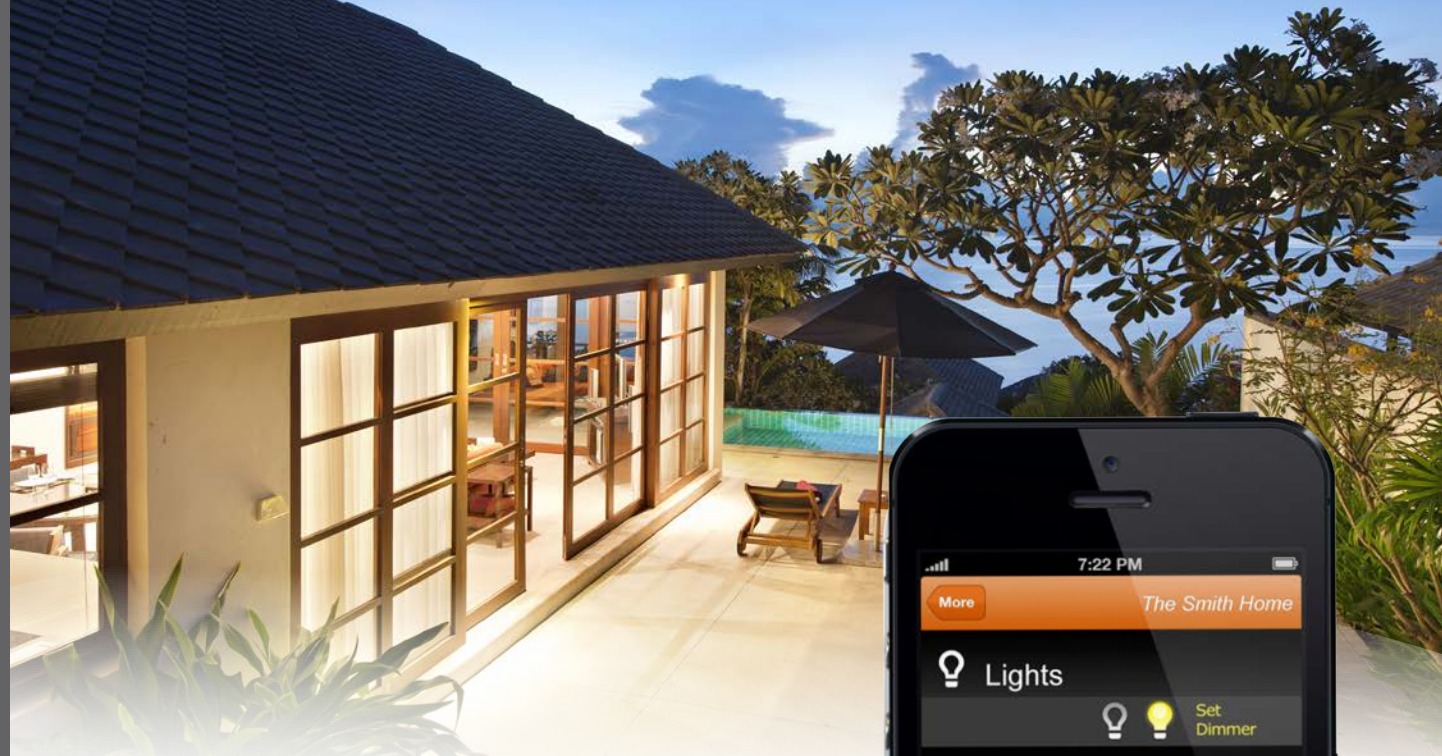

Interact with your home, no matter where you are

Alarm.com exclusively offers fully integrated functionality with Lutron products. Together, we offer you the best in energy management and home automation solutions.

Enhance Security by adding a visual component to your system's functions.

Add Convenience to your daily life. You can adjust lights, shades, and temperature to the specific level you want, in a particular room, or throughout your house—at the touch of a button.

Create Just the Right Mood or Ambiance for any activity - and do it with stylish products that will complement your home's décor.

Save Energy by automatically or remotely turning off devices when they're not needed.

Add Leading Edge Technology to Your Home with Lutron's RadioRA 2 wireless home control products.

Lutron Integrated RadioRA® 2 Offering